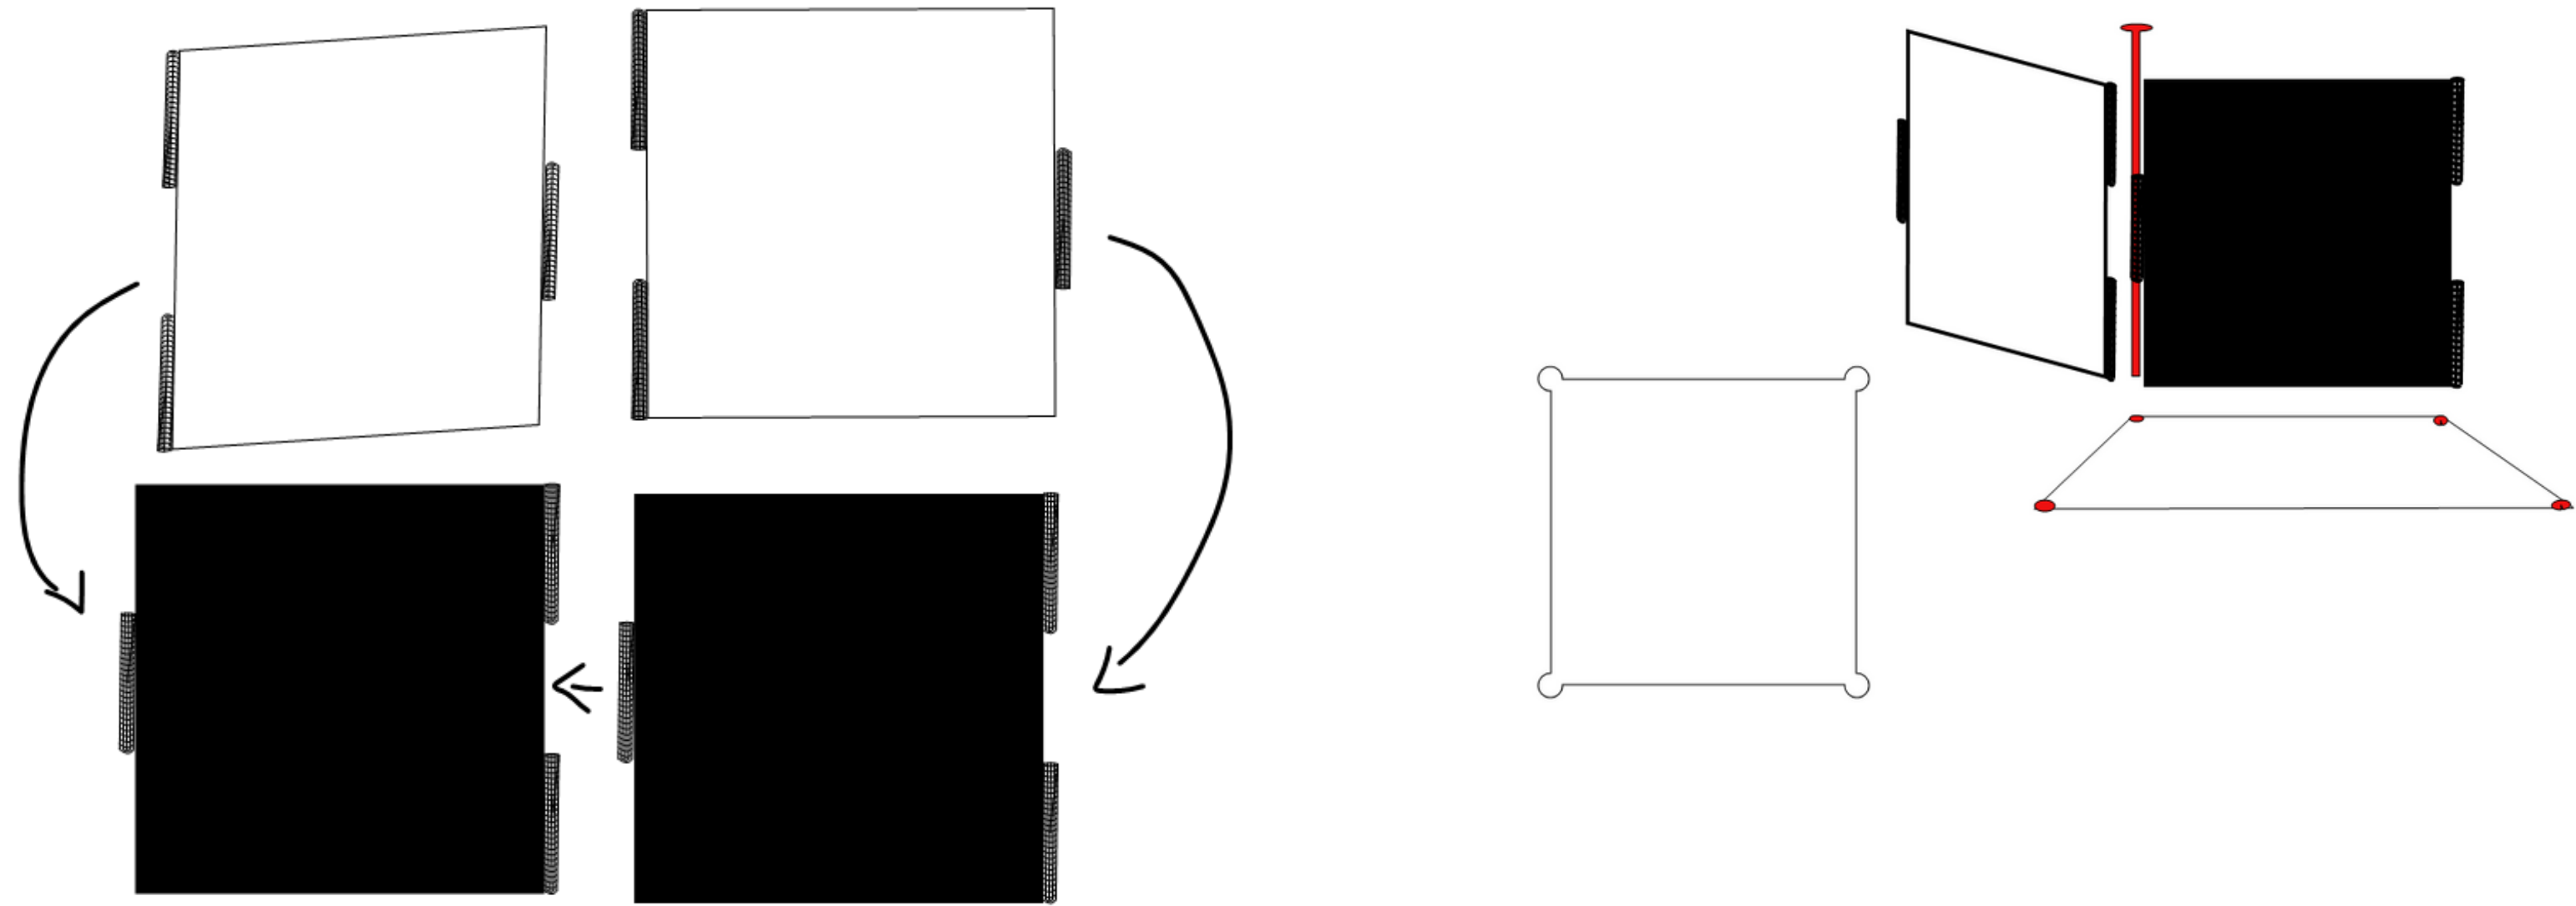

The GROW BOX comes with

- 1*1*1 Setup box setup
- 5kg of Super Soil (A mix of fine Soil and Manure)
- Small khurpi , Sprayer, Cutter and 1 pair of GLOves
- Mai Maali Manual/Journal
- 2 seed potli & 2 Microgreen Potli